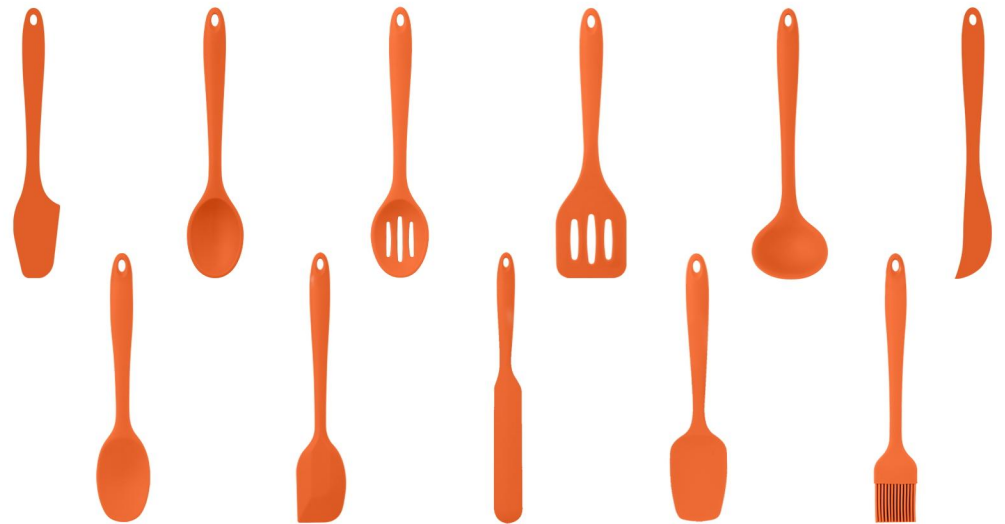

Mini size

SR-SK0003(silicone outside while metal inside)
SR-SK0001(silicone outside while nylon inside)