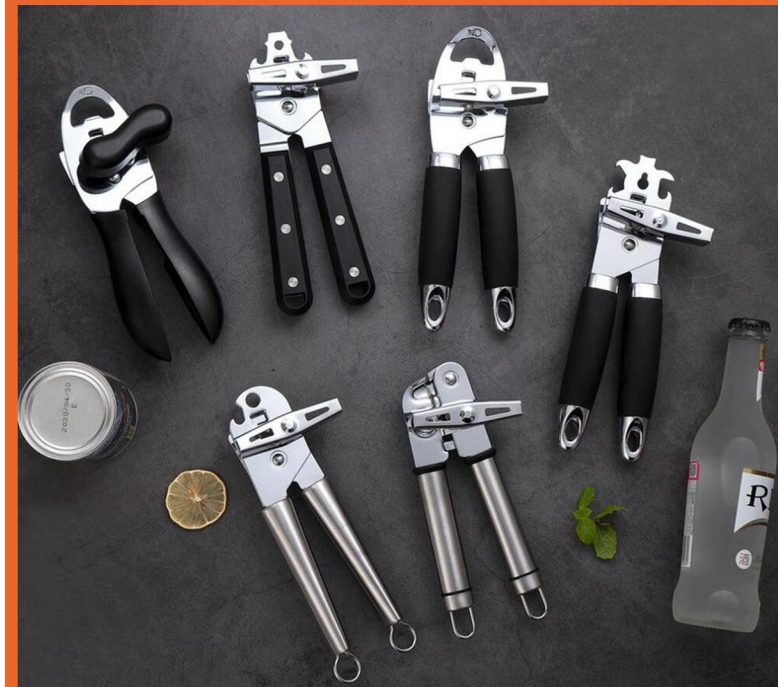

# Can Opener

Functional part

Knobs part

Handle part

## POWERFUL CAN OPENER & SAFETY CAN OPENER

How to use

1. Place the metal bar on top and turn the handle until it locks down on the lid.
2. Keep turning until you have made it all the way around.
3. To turn handle the opposite direction to detach from the lid.
4. There you go!