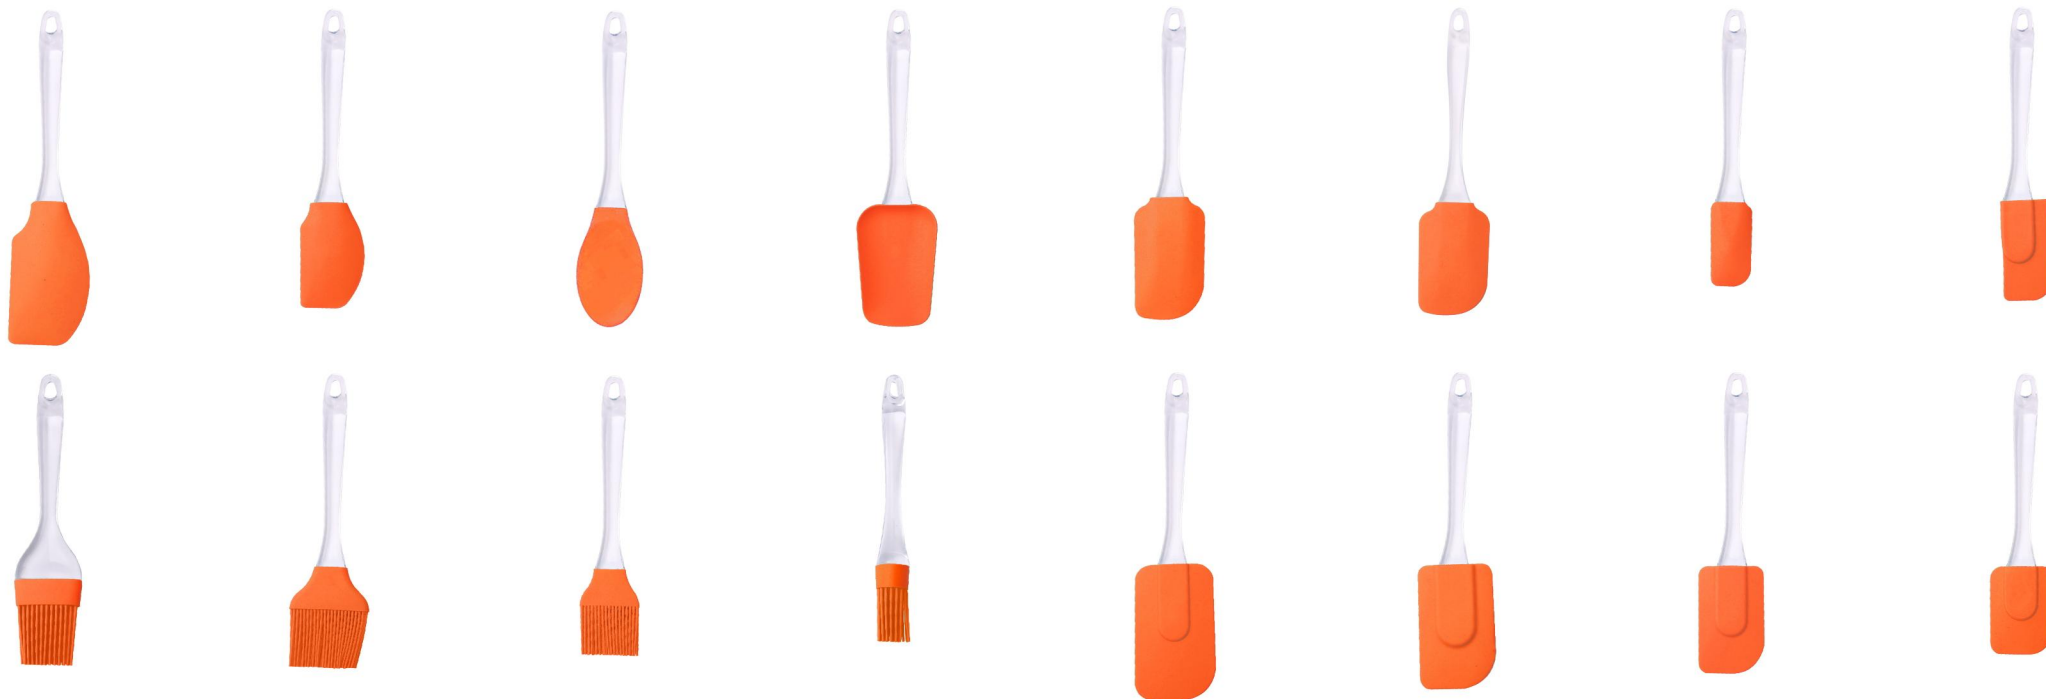

Silicone Kitchenware Set

Original & mini size
Silicone part with transparent or solid color handle

SR-SK0012