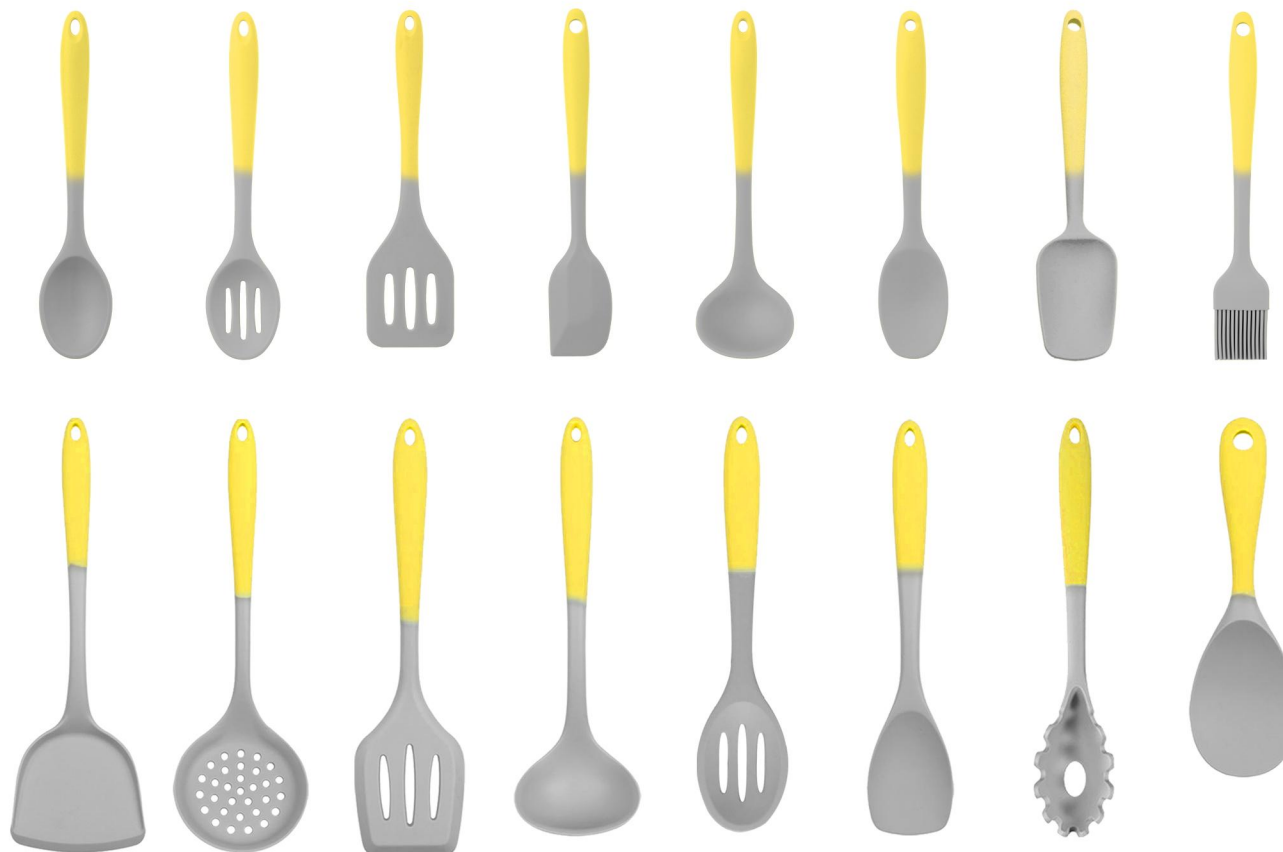

Silicone Kitchenware Set

Original & mini size for bicolor
Silicone outside and nylon & metal inside