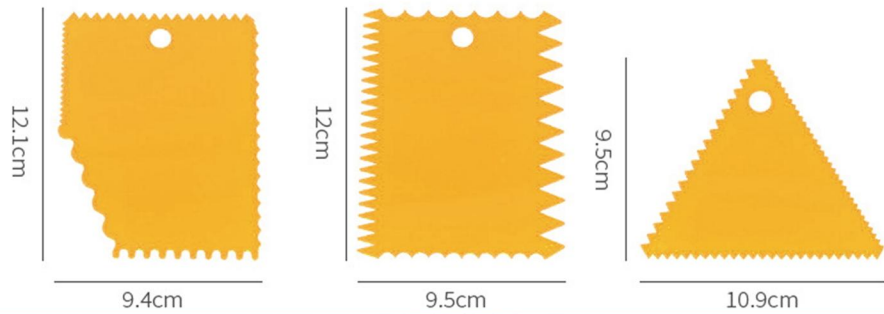

# Baking Accessory

SILICONE  
CHOCOLATE  
MELTING POT

/

SR-BA0003

Specification:  
Material:Silicone.  
Size:9x6.5x6.5cm

Features:  
Brand new and high quality.  
Use this Silicone Melting Pot to easily melt Chocolate in the Microwave.  
Simply fill with chocolate, melt in the microwave and pour the melted chocolate into the chocolate mould.  
Made from flexible silicone and featuring a removable lid and pouring lip, the melting pot will allow you to easily melt and pour a number of food items.  
Ideal for melting Chocolate and Butter, heating Milk and Sauces and even for mixing Salad Dressings.