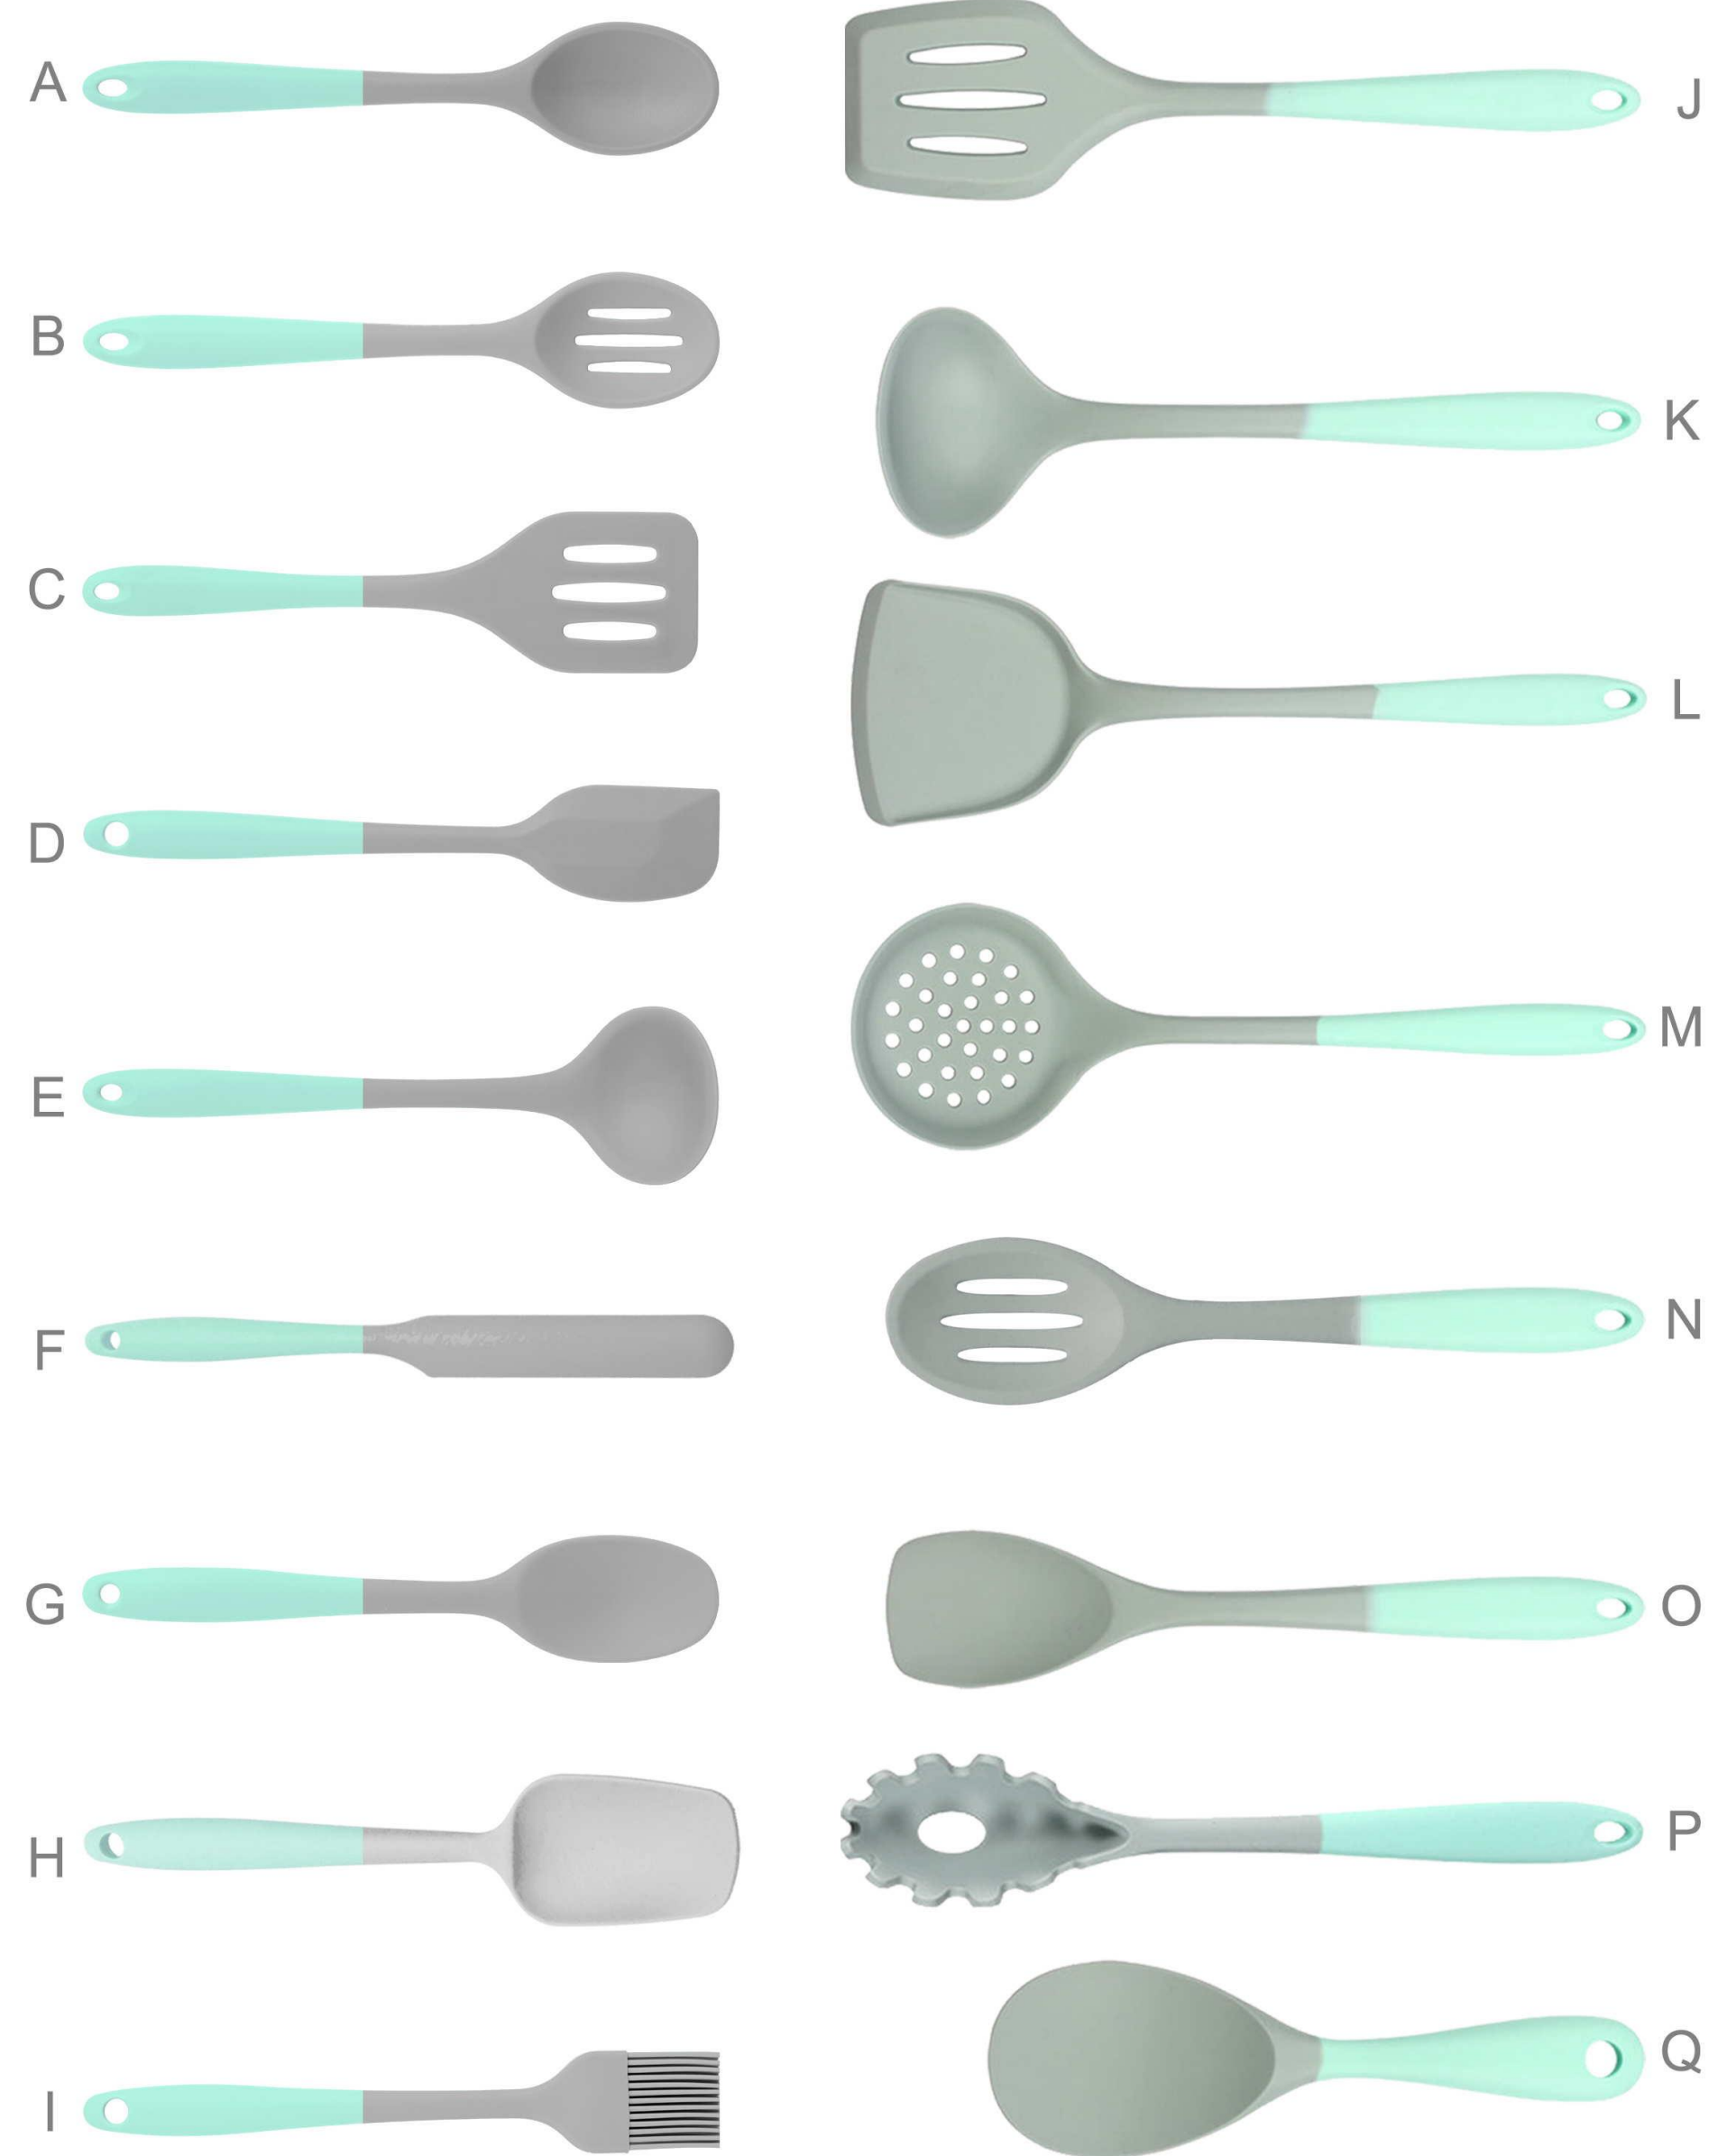

Silicone Kitchen Utensil Set

Original & mini size for bicolor
Silicone outside and nylon & metal inside

SR-SK0002