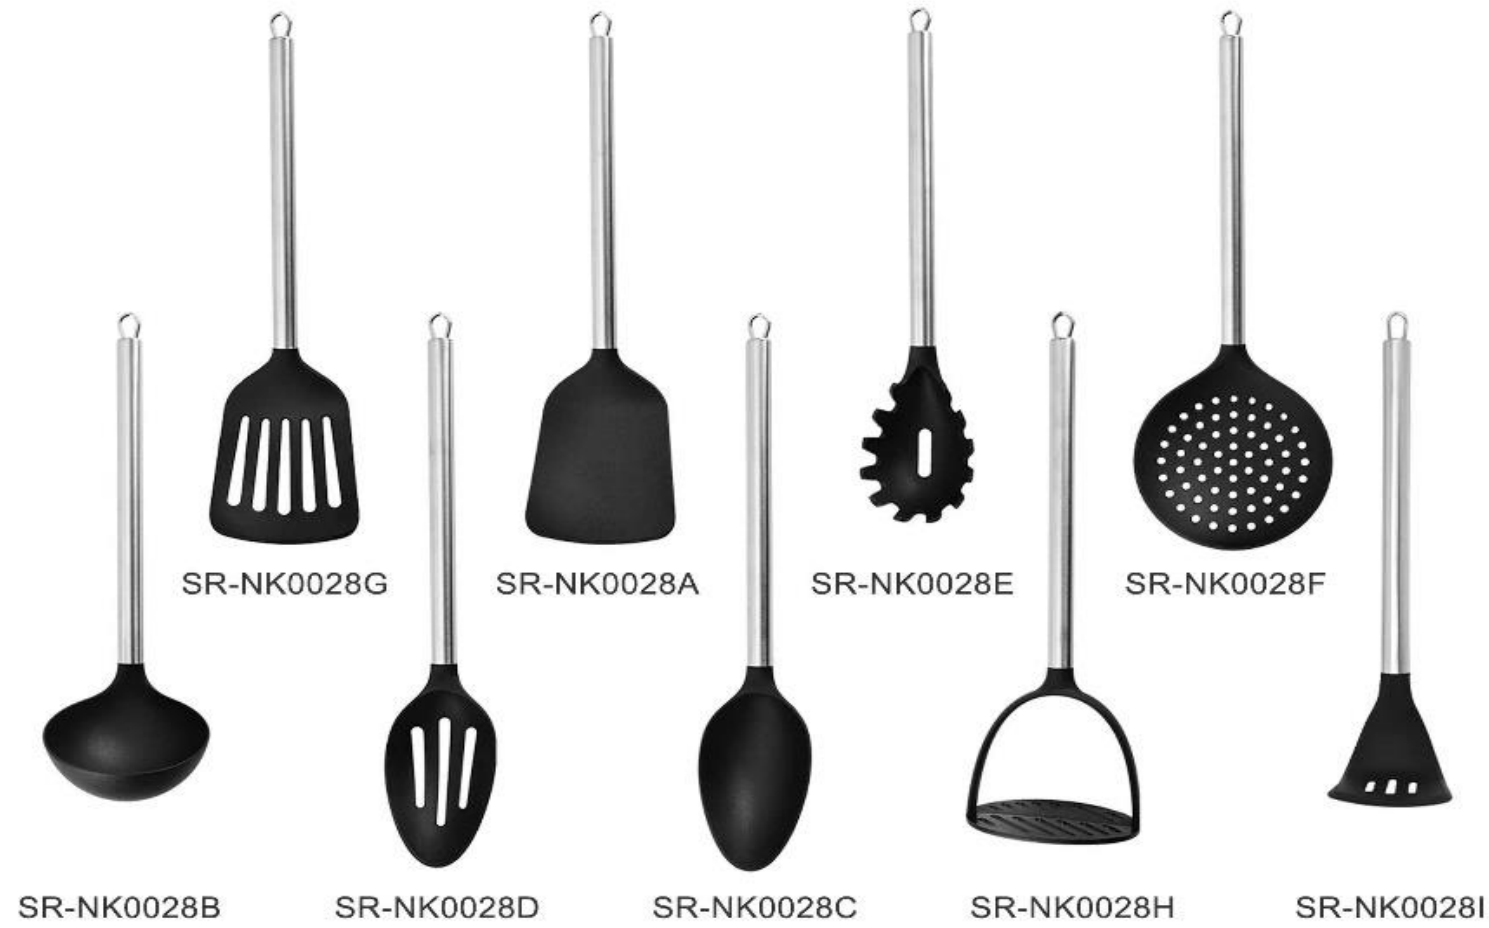

Nylon Kitchenware Set