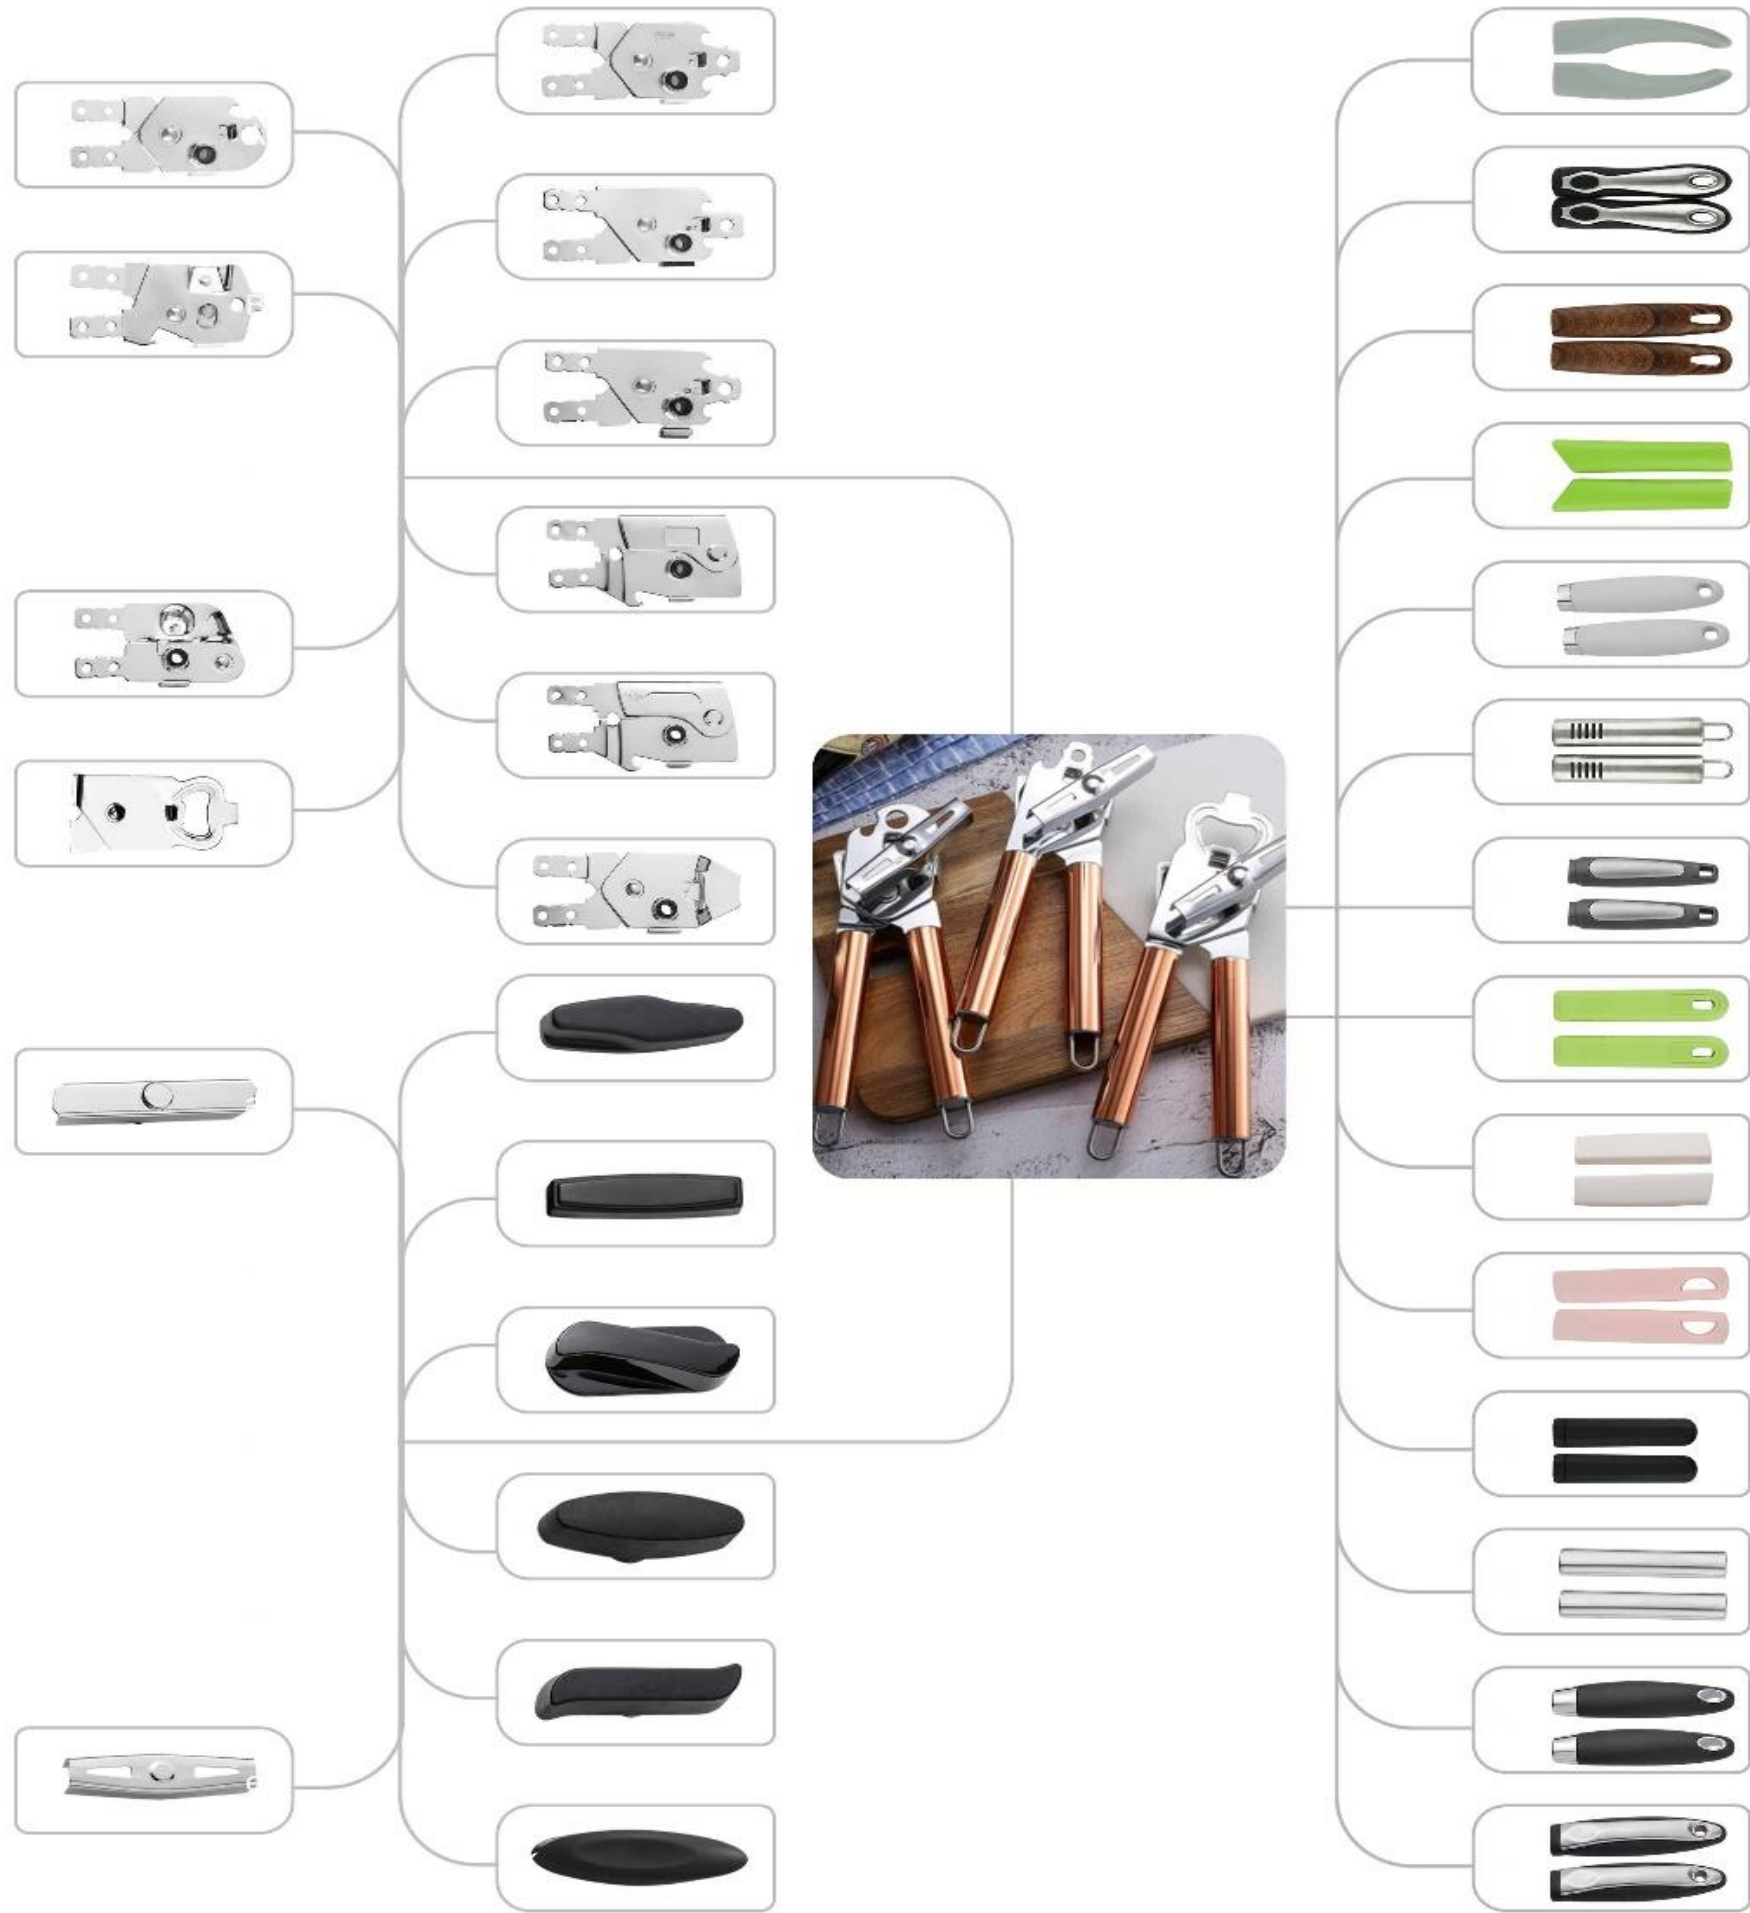

SR-G0004D

Vegetable Cutter

SR-OT0011D

SR-OT0011C

SR-OT0011B

SR-OT0011A

SR-OT0175B

SR-OT0175A

SR-OT0081A

SR-OT0081B

SR-OT0141

SR-OT0164

SR-OT0165

SR-OT0054

SR-OT0023

SR-OT0002

SR-OT0157

SR-OT0158

CAN OPENER

POWERFUL CAN OPENER & SAFETY CAN OPENER

- How to use
1. Place the metal bar on top and turn the handle until it locks down on the lid.
 2. Keep turning until you have made it all the way around.
 3. To turn handle the opposite direction to detach from the lid.
 4. There you go!