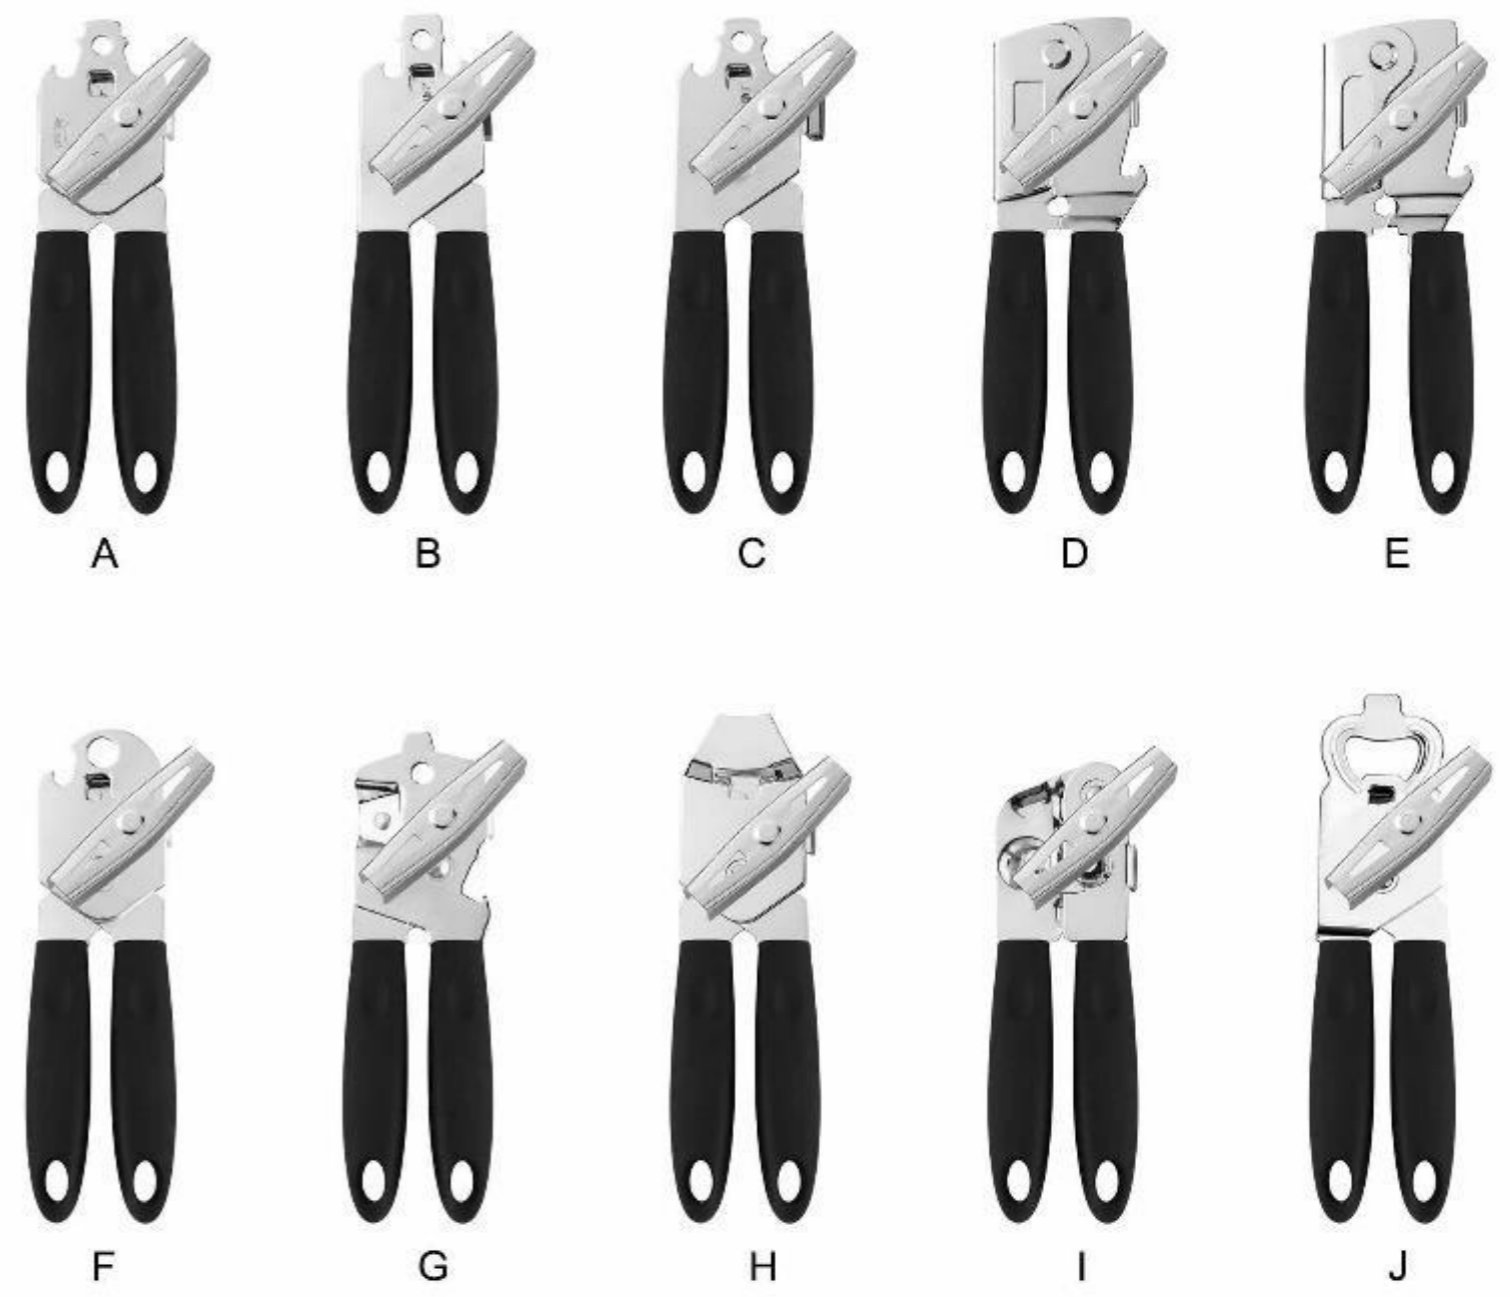

SR-C0001a

SR-C0002b