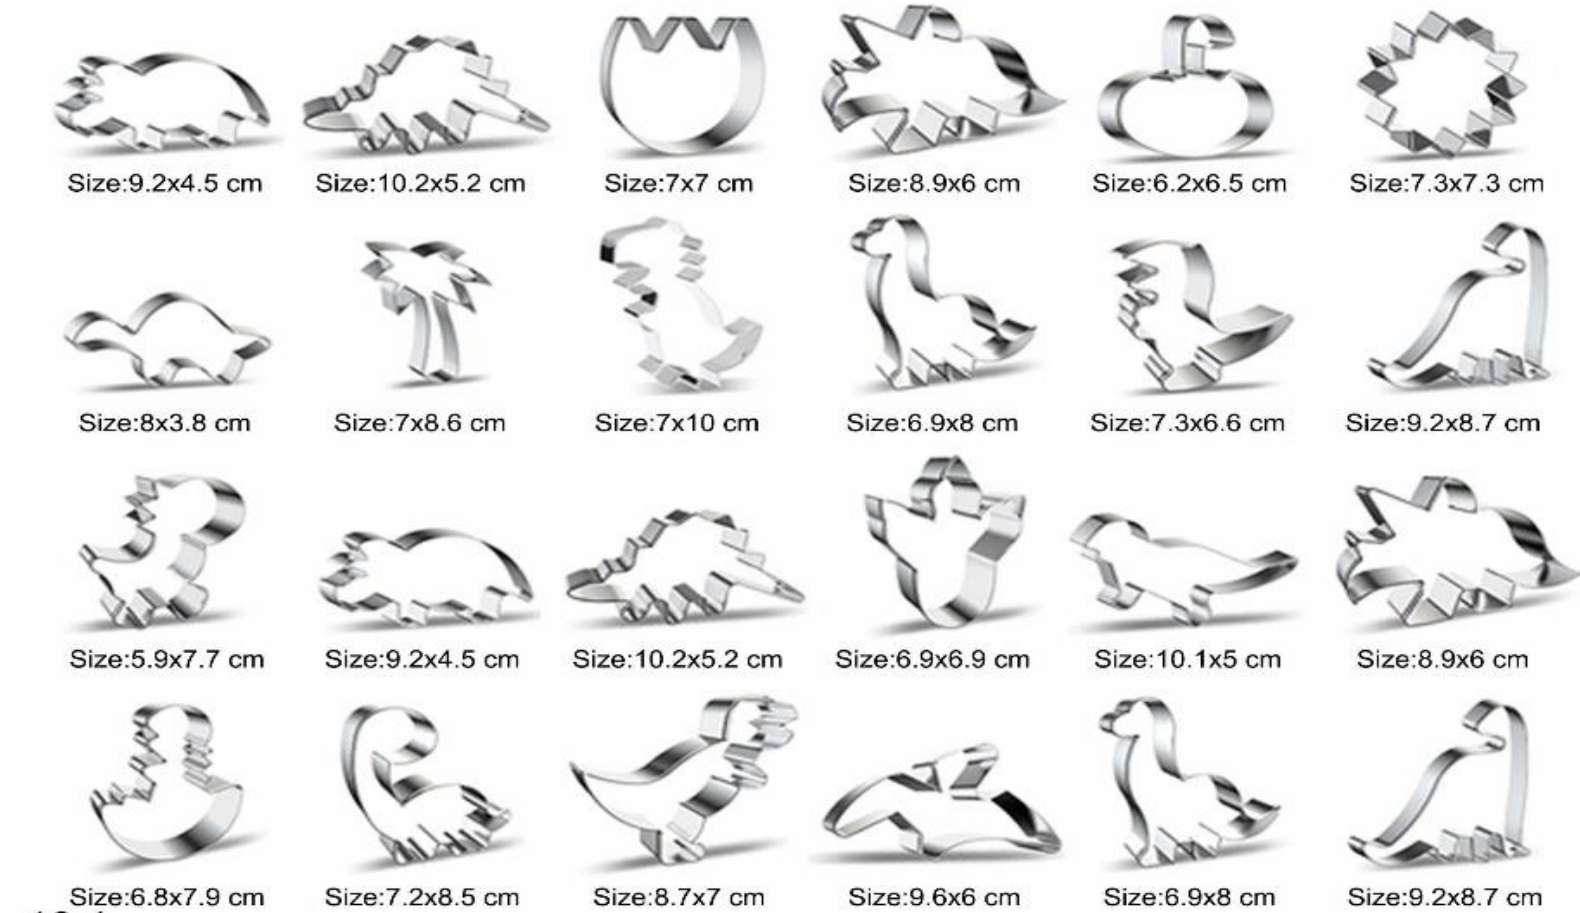

Cookie Cutter Stainless Steel

Dinosaur

Animal